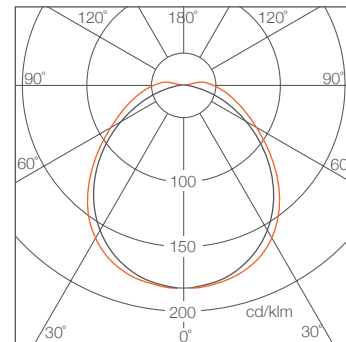

Photometrics

Product Reference	Ordering Code (EAN40)		V	W	Hz	K	lm		$\frac{l}{[mm]}$	$\frac{b}{[mm]}$	$\frac{h}{[mm]}$	
ECOFITZ LED WP 600 20W C840 12X1 OSRAM	4052899467316	Neutral white	220~240	20	50 / 60	4000	2000	108°x 103°	590	83	64	12
ECOFITZ LED WP 600 20W C857 12X1 OSRAM	4052899467330	Cold white	220~240	20	50 / 60	5700	2100	108°x 103°	590	83	64	12
ECOFITZ LED WP 1200 40W C840 9X1 OSRAM	4052899467354	Neutral white	220~240	40	50 / 60	4000	4200	108°x 103°	1170	83	64	9
ECOFITZ LED WP 1200 40W C857 9X1 OSRAM	4052899467378	Cold white	220~240	40	50 / 60	5700	4400	108°x 103°	1170	83	64	9
ECOFITZ LED WP 1500 48W C840 9X1 OSRAM	4052899467392	Neutral white	220~240	48	50 / 60	4000	5000	108°x 103°	1450	83	64	9
ECOFITZ LED WP 1500 48W C857 9X1 OSRAM	4052899467415	Cold white	220~240	48	50 / 60	5700	4400	108°x 103°	1450	83	64	9

Technical data subject to variation and change without notice.

OSRAM Lighting Solutions Asia Pacific

Sales enquiry: lighting.solutions.apac@osram.com
www.lightingsolutions.osram.com/asia