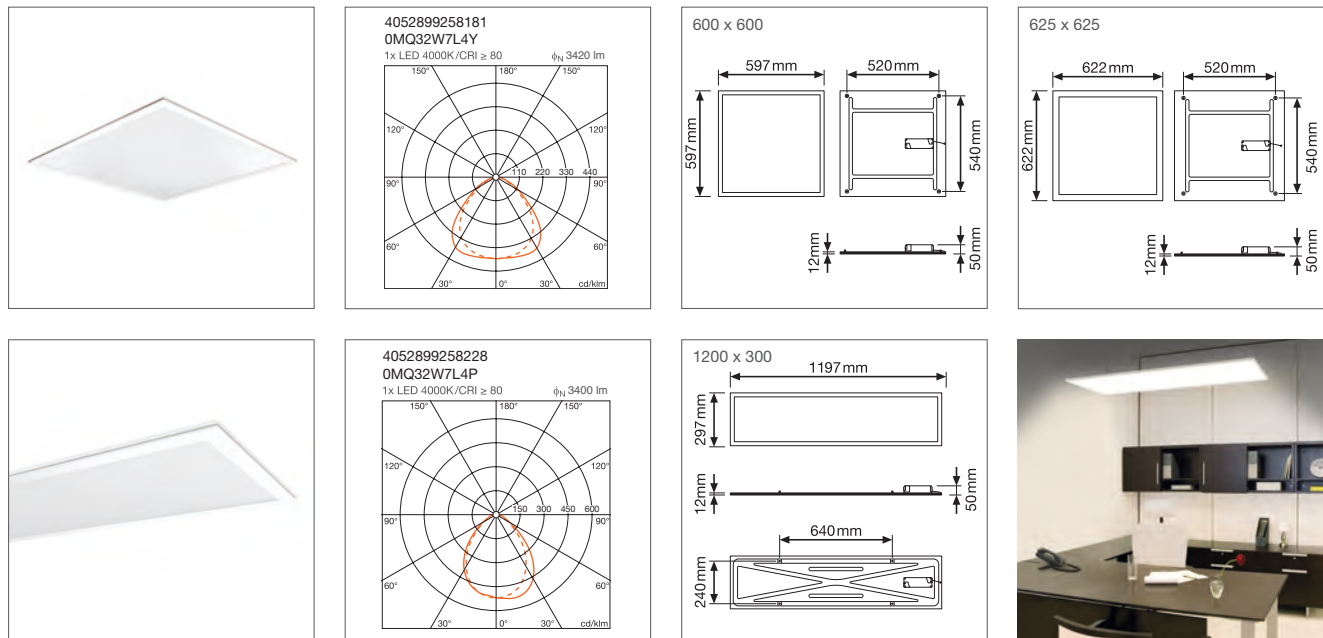

LEDVANCE® AREA

LED, UGR 19 for standard rooms, CRI > 80, service life up to 50.000h (L80/B50)

Type	K	lm	W	lm/W	ECG	Order No. OSRAM	Order No. Siteco
LEDVANCE AREA 600 x 600	3000	3250	32,5	100	ON/OFF	4052899258174	0MQ32W7L3Y
LEDVANCE AREA 600 x 600	4000	3420	32,5	105	ON/OFF	4052899258181	0MQ32W7L4Y
LEDVANCE AREA 625 x 625	3000	3250	32,5	100	ON/OFF	4052899258198	0MQ31W7L3Y
LEDVANCE AREA 625 x 625	4000	3420	32,5	105	ON/OFF	4052899258204	0MQ31W7L4Y
LEDVANCE AREA 1200 x 300	3000	3230	32,0	101	ON/OFF	4052899258211	0MQ32W7L3P
LEDVANCE AREA 1200 x 300	4000	3400	32,0	106	ON/OFF	4052899258228	0MQ32W7L4P

– Energy efficiency class of LED modules contained: A++, A+, A. LED modules are non-replaceable

Homogeneous light and an elegant design

Thanks to lateral coupling of the OSRAM LED DURIS E5 light, the LEDVANCE® AREA features uniform illumination to provide ideal lighting conditions for offices (DSE-compatible). The high quality, white aluminium housing is especially flat with dimensions of just 12 mm. The timeless design together with premium materials ensures an especially elegant visual appearance.

Flexibility with mounting and applications

The LEDVANCE® AREA is installed as a lay-in luminaire in suspended ceilings. In addition to linear versions with 1200 mm x 300 mm, square designs with 600 mm x 600 mm or 625 mm x 625 mm are also available.

With its standard dimensions and the low connected load of max. 32.5W, LEDVANCE® AREA presents itself as a low-maintenance and energy-efficient alternative to conventional louvre luminaires with 3 x 14W or 3 x 18W. Energy savings of up to 40 %, compared to T5 or T8 recessed luminaires, can be realized – maintenance costs for regular lamp replacement are also eliminated due to the long service life of the LED luminaire.

Applications

- Offices, retail spaces and conference rooms
- Corridors and foyers

www.osram.com/professional-guarantee

OSRAM GmbH
Marcel-Breuer-Strasse 6
80807 Munich, Germany
Tel. +49 (0)896213-0
www.osram.com
www.siteco.com

OSRAM Customer Service Centre
Tel. +49 (0)89 6213 60 00

Siteco Customer Service Centre
Tel. +49 (0)8669 33 844
technicalsupport@siteco.de